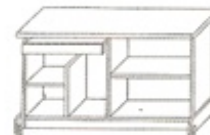

Side Return Rack

**DC -585** 300W x 320D x 295H

Side Return Pedestal

**DC -586** 300W x 360D x 340H

Fixed Pedestal with 2 Drawers

**DC -587** 402W x 475D x 410H

Fixed Pedestal with 3 Drawers

**DC -588** 402W x 475D x 410H

Mobile Pedestal with 2 Drawers

**DC -589** 404W x 485D x 535H

Mobile Pedestal with 3 Drawers

**DC -590** 404W x 485D x 535H

Mobile Pedestal with 3 Drawers

**DC -591** 404W x 485D x 685H

Connection Top

**DC -592** 337W x 674D x 25T

Connection Top

**DC -593** 90° x 674D x 25T

Connection Top

**DC -594** 45° x 674D x 25T

Computer Table

**DC -595** 1180W x 516D x 720H

Plastic Glide

**DC -596** 55ø x 25T (4pcs = 1set)